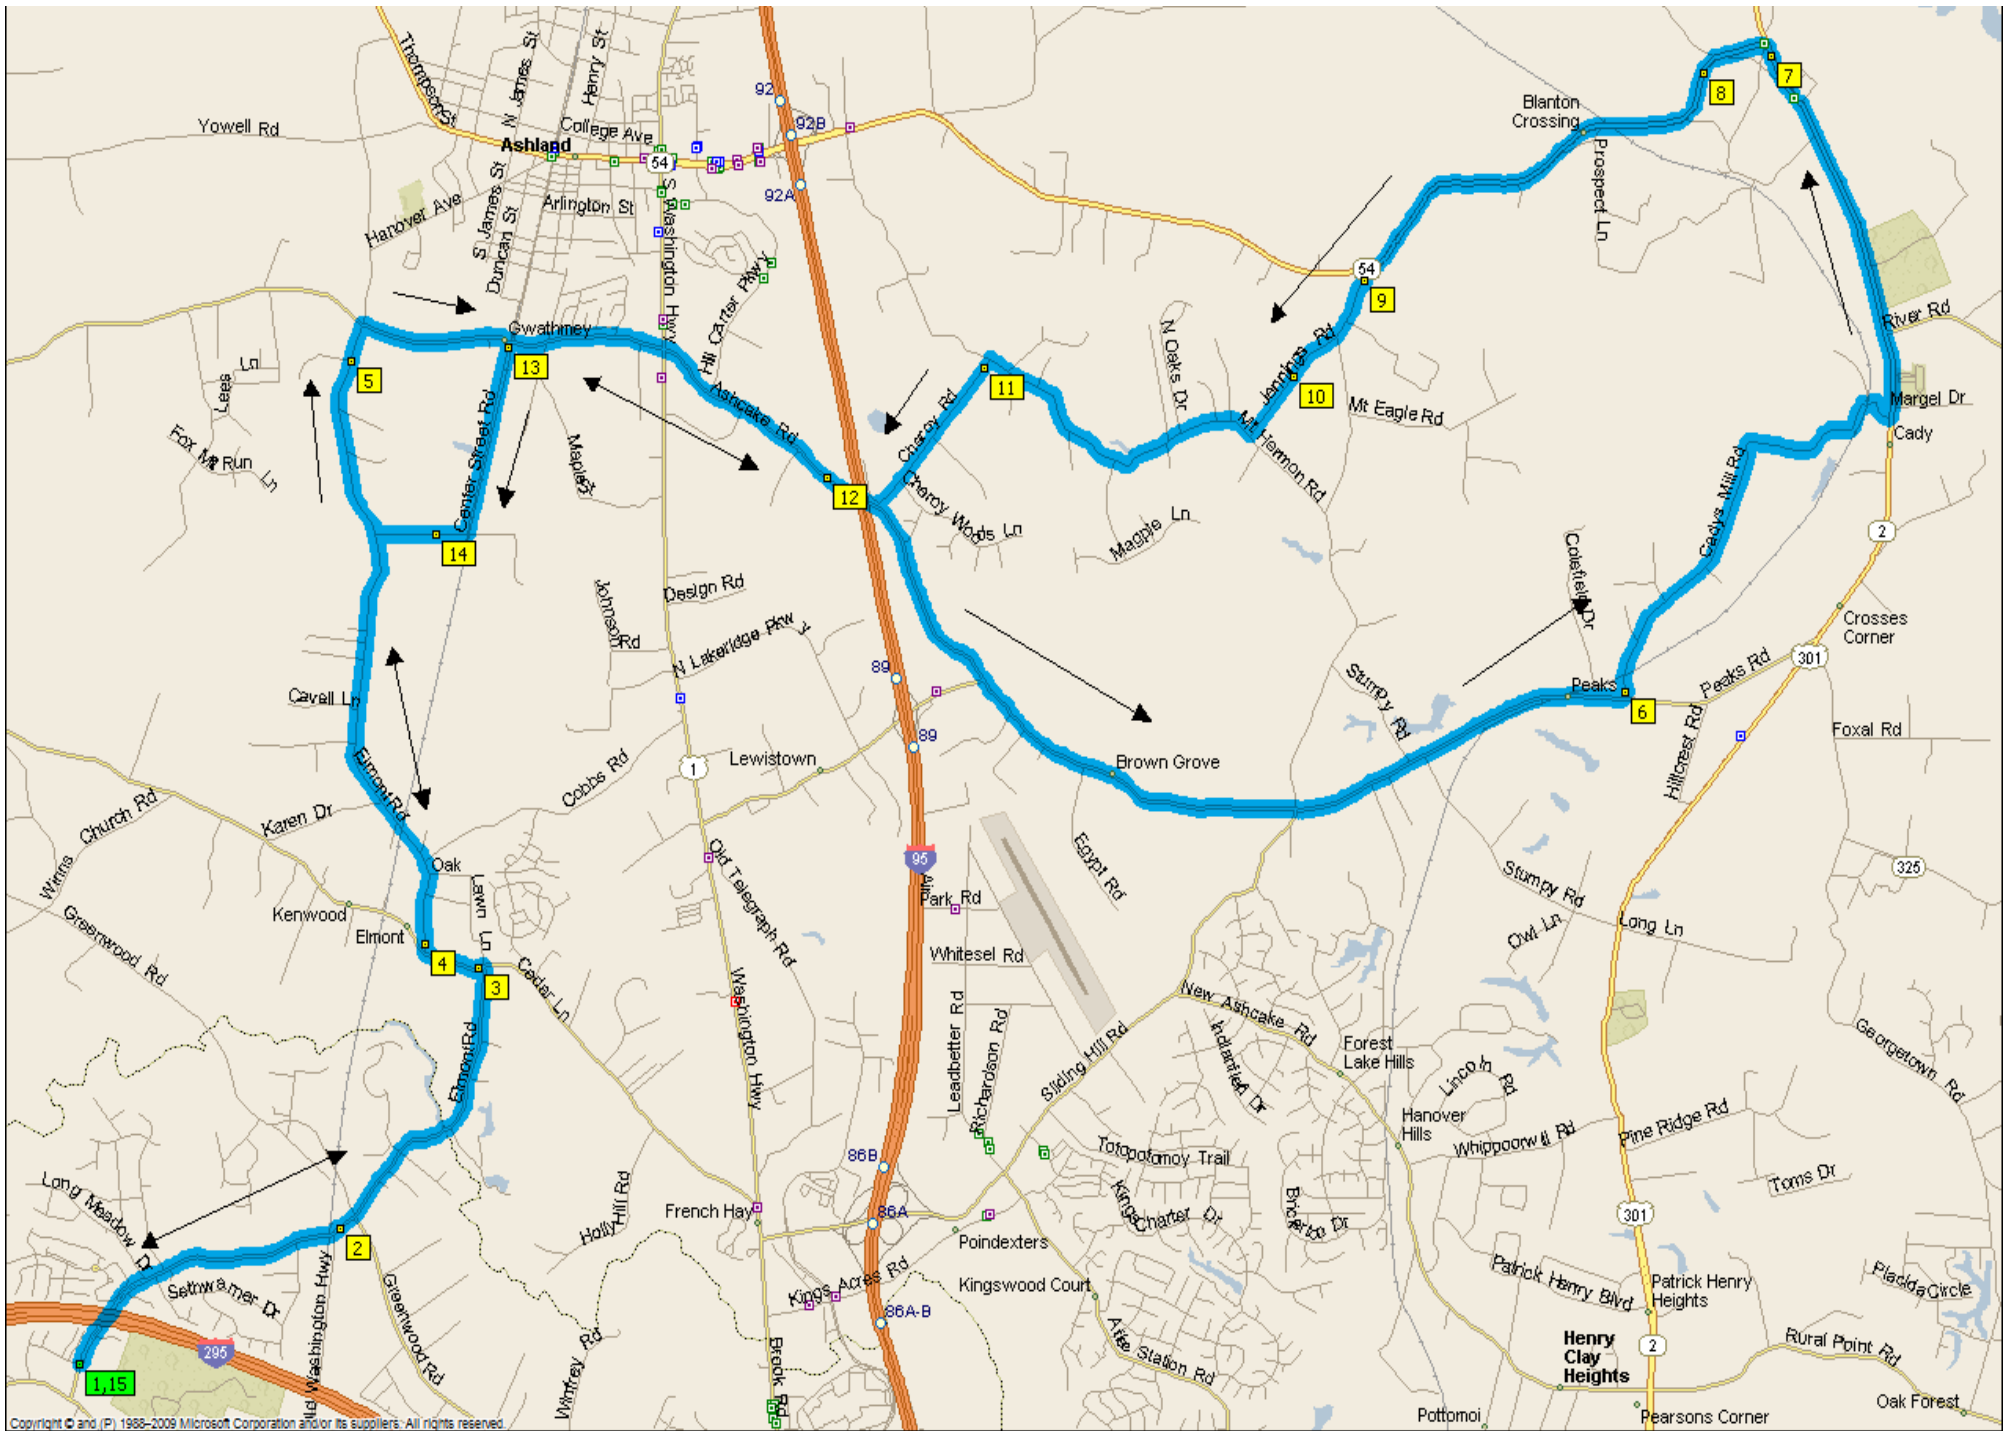

Doswell Dreamin - 33				
Odm	Turn	Rte	Road	For
0.0	Start		Glen Allen Elementry School	
0.0	R		Mill Road	1.6
1.6	L		Old Washington Road	1.6
3.2	L		Cedar Lane	0.3
3.5	R		Elmont Road	3.1
6.6	R		Ashcake Road	7.4
14.0	L		Caddys Mill Road	1.1
15.1	L	301	Hanover Court House Road	2.9
18.0	R		Store Stop Ginnos Pizza	0.0
18.0	L	54	Patrick Henry Road	2.4
20.4	L		Goddins Hill Road	0.3
20.7	S		Jennings Road	0.7
21.4	R		Mt. Hermon Road	1.6
23.0	L		Cheroy Road	0.8
23.8	R		Ashcake Road	2.1
25.9	L		Center Street	1.0
26.9	R		Gwathmey Church Road	0.4
27.3	L		Elmont Road	2.1
29.4	L		Cedar Lane	0.3
29.7	R		Old Washington Road	1.6
31.3	R		Mill Road	1.5
32.8	End		Glen Allen Elementry School	
Report Corrections to John Moore at 804-338-9668 or JMoore216@Comcast.net				

Note: This cue sheet has not been fully road tested and may have errors.

Revised: 07/13/2011